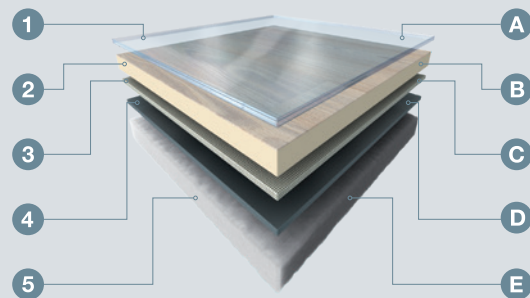

griptex Residential Safety Flooring

Griptex is a tough vinyl flooring with a unique patented textile backing system that offers outstanding warmth and comfort underfoot. Griptex is safer, quieter and hygienic with an easy to clean surface. Available in a range of stunning modern designs and colourways that can be used in any room in your home.

Technical Characteristics

Total thickness	EN ISO24346	2.90 mm
Thickness of the wearlayer	EN ISO24340	0.35 mm
Weight	EN ISO23997	2000 g/sqm
Width of sheet	EN ISO24341	2m / 3m / 4m
Length of sheet	EN ISO24341	± 25 ml
Backing	–	Polyester (GFT)
European Classification	EN 685	23-32
Fire rating	EN 13 501-1	Cfl-s1
Slip resistance: wet	DIN 51130	R10 rating
Slip resistance: pendulum test	BS 7976-2	≥ 36 PTV
Surface roughness	R_{tm} / R_z	> 0.20um
Abrasion resistance	EN 660-2	Group T
Sound insulation	EN ISO 717-2	16dB
Surface treatment	–	pureclean GripX
Colour fastness	EN 20 105-B02	> 6°
Warranty residential use	–	12 years
CE	EN 14041	

Features and Benefits

- 1 Wearlayer and protective varnish - pureclean GripX finish
- 2 Realistic embossed design layer
- 3 Fibreglass interlayer
- 4 Exclusive compact stability layer
- 5 Innovative GFT backing
- A Toughness, durability, stain resistance
- B Print quality, realism, diversity
- C Product Strength
- D Even flooring despite unevenness of the floor
- E Acoustic comfort and can be loose laid

GFT is a patented backing system from Gerflor, made from more than 95% recycled plastic bottles. It has many benefits including more warmth and comfort underfoot, sound deadening qualities and it can be laid over most existing floors by evening out small imperfections in the sub-floor - Unroll... it's done!

100% recyclable, looselay technology reducing the need for adhesive and minimal sub-floor preparation.

1m² =
griptex

Recycled technical fibre backing made up of plastic bottles.