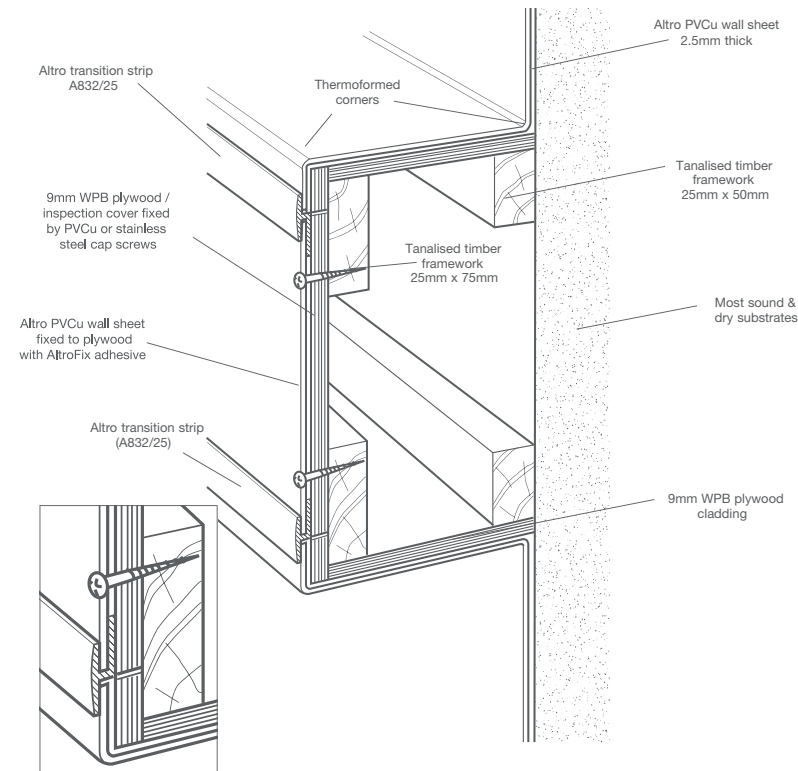

# Technical drawings - Walls

Altro wall system to boxing inspection cover detail

W3

Altro Whiterock hygienic PVCu wall system to Altro flooring for wet environments shower tray detail

WF4

Shower tray detail for dementia-friendly environments available at [www.altro.com](http://www.altro.com)