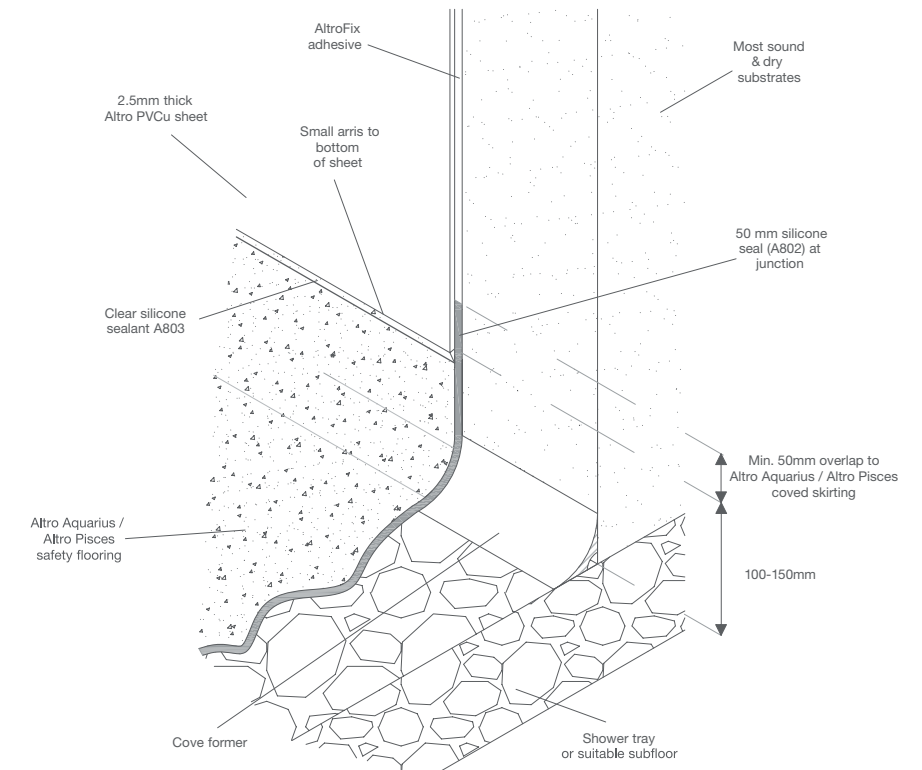

Technical drawings - Walls

Altro wall system to Altro resilient flooring overlap detail

WF4a

Altro wall system to Altro resin flooring detail

WF5