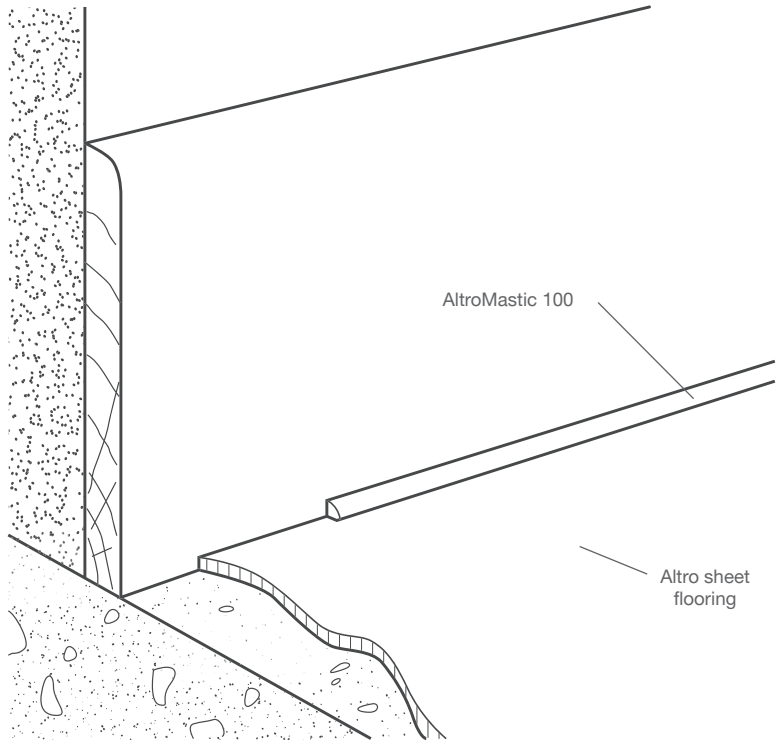

Sit-on cove

Technical drawings - Floors

Straight laid

D1/03/05