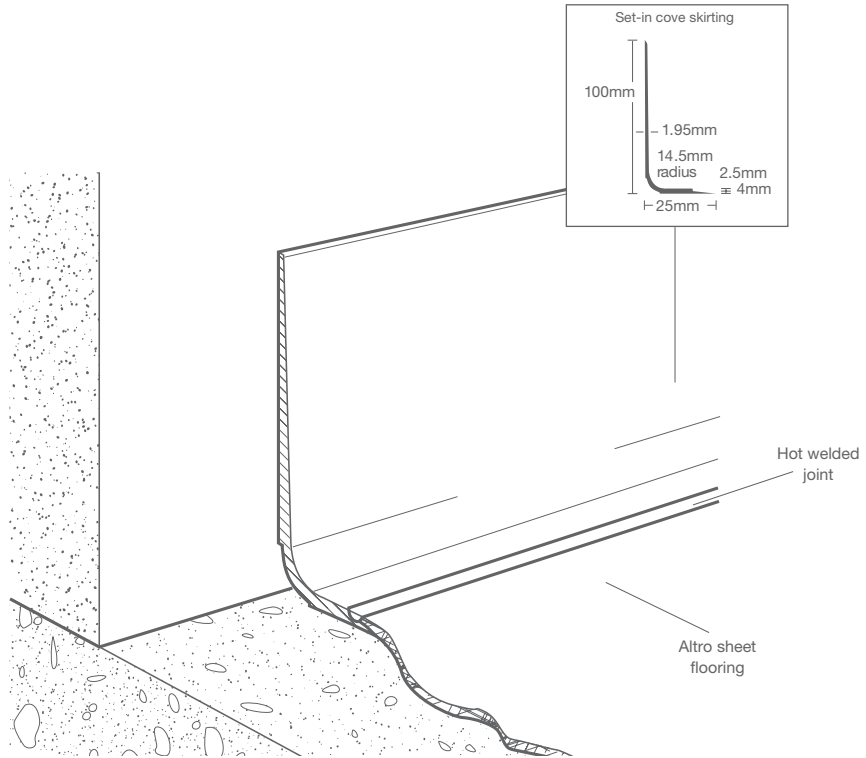

Self-covered with cove former and capping seal

Technical drawings - Floors

Set-in cove skirting

D3