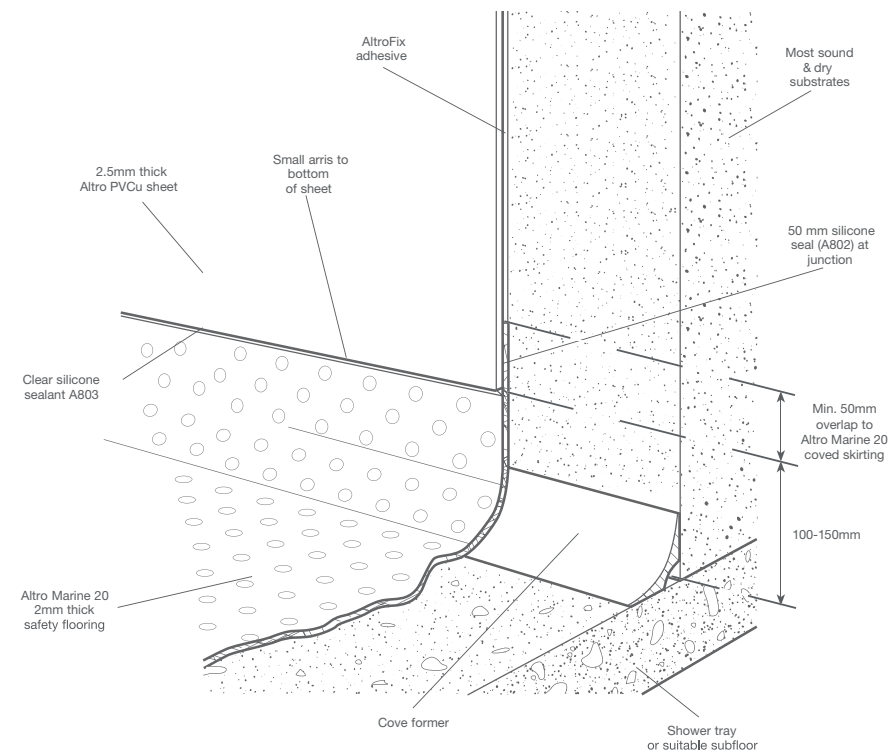

# Technical drawings - Walls

Altro wall system to boxing inspection cover detail

W3

Altro Whiterock hygienic PVCu wall system to Altro flooring for wet environments shower tray detail

WF4

Shower tray detail for dementia-friendly environments available at [www.altro.com](http://www.altro.com)